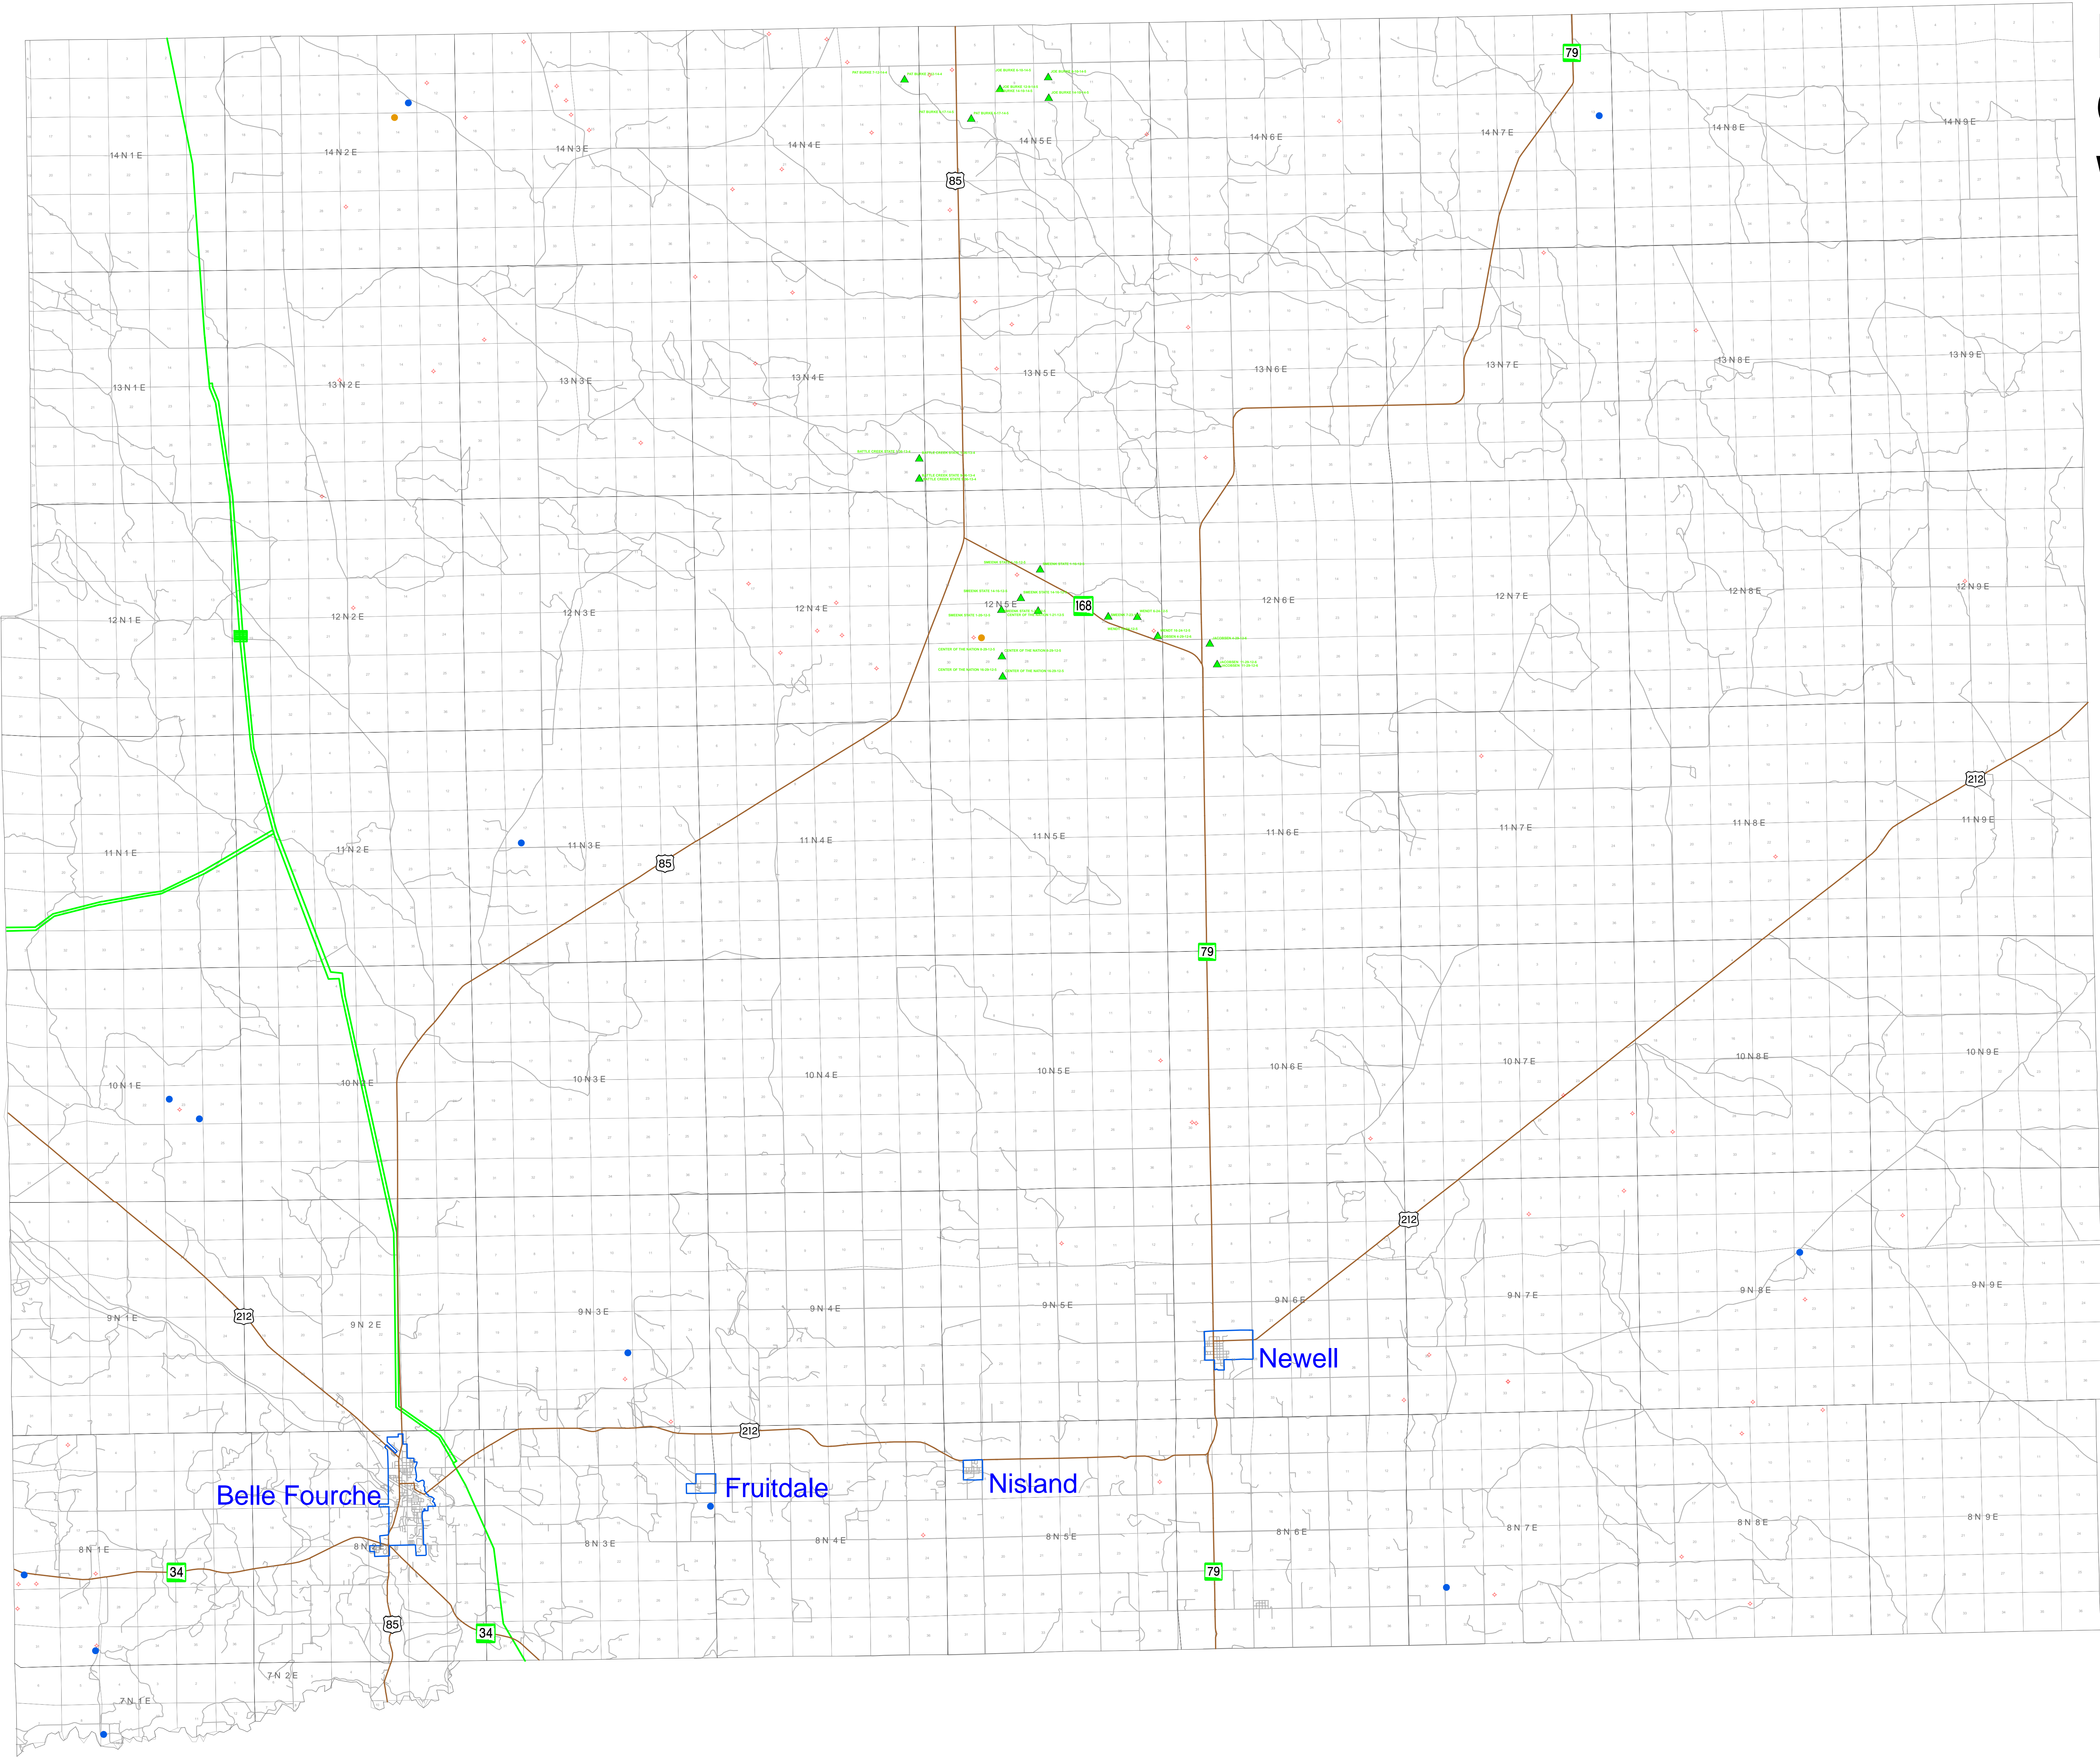

BUTTE COUNTY OIL & GAS WELLS/TESTS

Legend

- ▲ NEW PERMITS
- TEMPORARILY ABANDONED
- CONVERTED TO WATER
- ◆ PLUGGED & ABANDONED
- WBI PIPELINE

South Dakota

While every effort has been made to insure the integrity of this map and factual data upon which it is based, the South Dakota Department of Environment and Natural Resources makes no representation or warranty, expressed or implied, with respect to its accuracy, completeness, or usefulness for any particular purpose or scale.